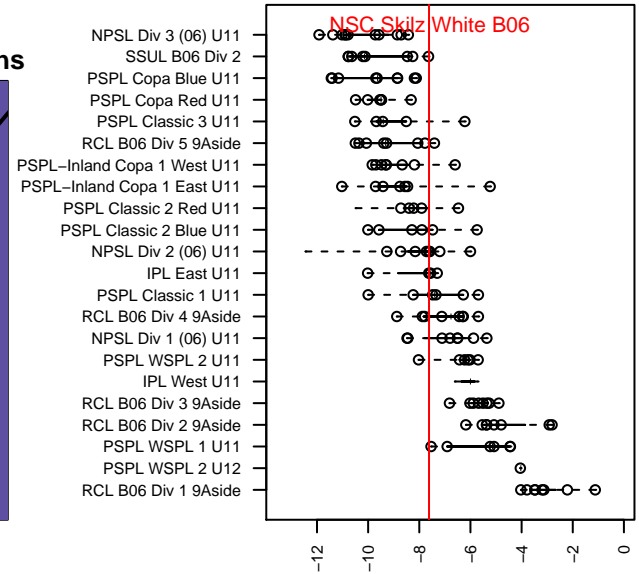

**attack and defense rating
relative to others at age
and all opponents in last 13 months**