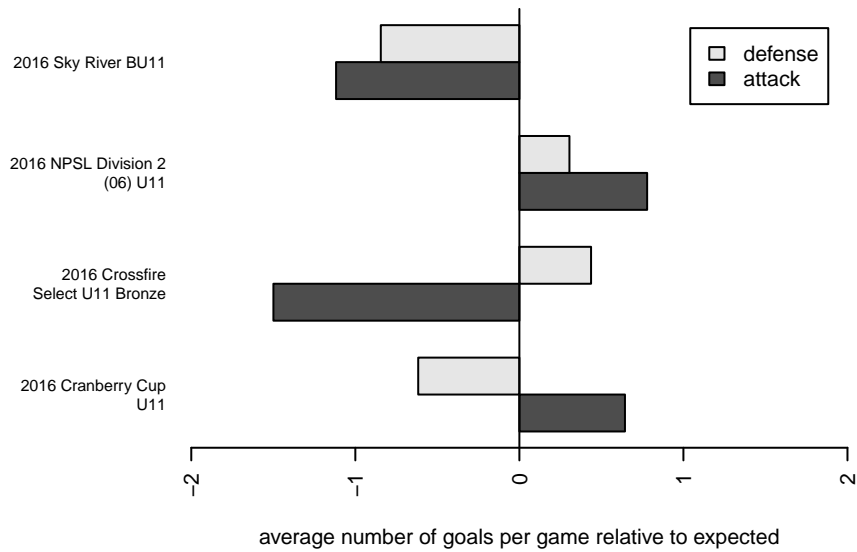

Performance relative to 13 month average