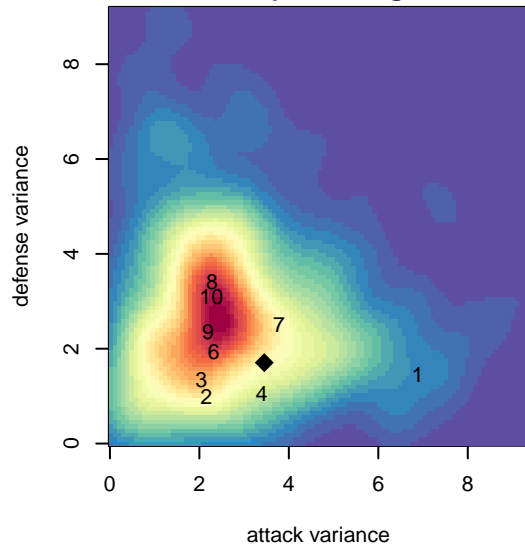

# NSC Skilz White B06

Northshore SC  
Woodinville, WA  
B06 total strength=529  
attack=0.62 defense=0.25  
fall league = NPSL Div 2 (06) U11

alt names used:  
NSC Skilz FC  
NSC B06 White  
NSC B06 White Skilz  
Skills FC

Venues played:  
2016 Crossfire Select U11 Bronze  
2016 Sky River BU11  
2016 NPSL Division 2 (06) U11  
2016 Cranberry Cup U11

**attack and defense variance (black dot)  
relative to other teams  
and top 10 in region**