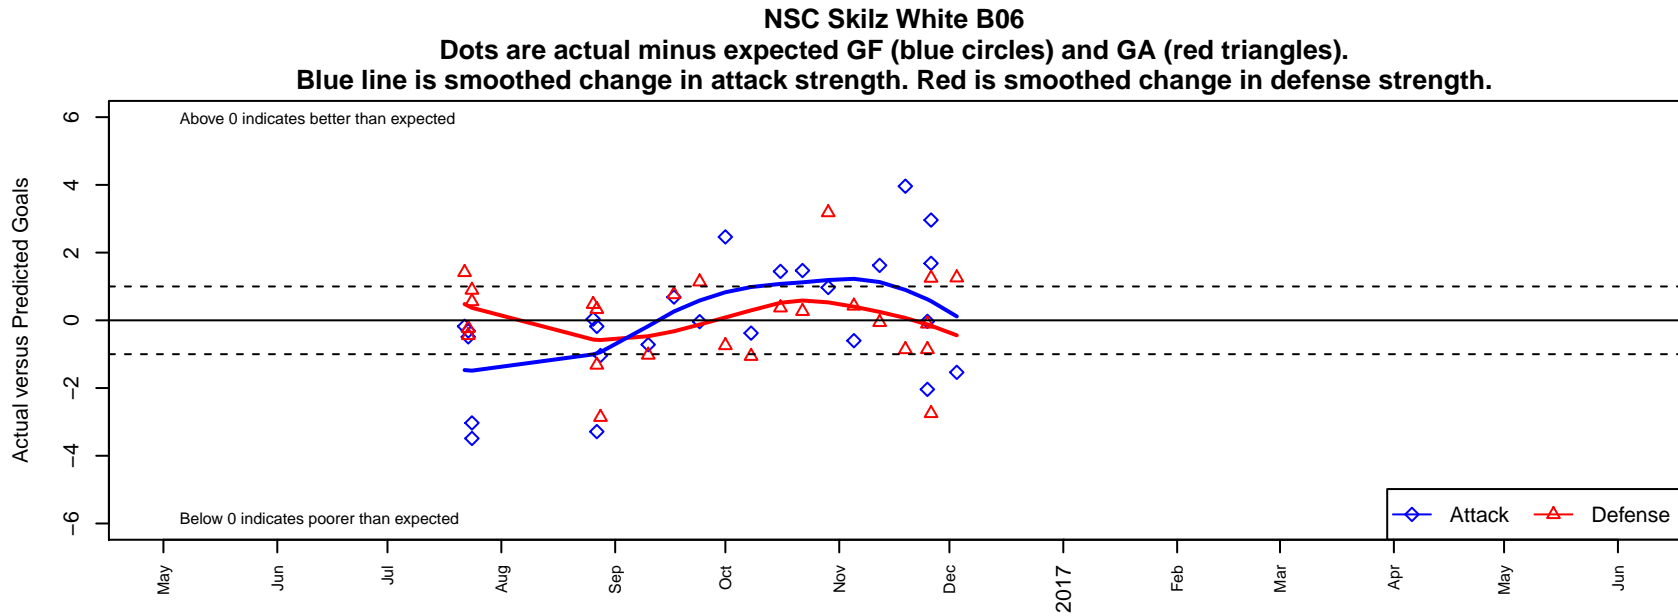

# NSC Skilz White B06

Northshore SC  
Woodinville, WA  
B06 total strength=529  
attack=0.62 defense=0.25  
fall league = NPSL Div 2 (06) U11

alt names used:  
NSC Skilz FC  
NSC B06 White  
NSC B06 White Skilz  
Skills FC

Venues played:  
2016 Crossfire Select U11 Bronze  
2016 Sky River BU11  
2016 NPSL Division 2 (06) U11  
2016 Cranberry Cup U11

**attack and defense variance (black dot)  
relative to other teams  
and top 10 in region**