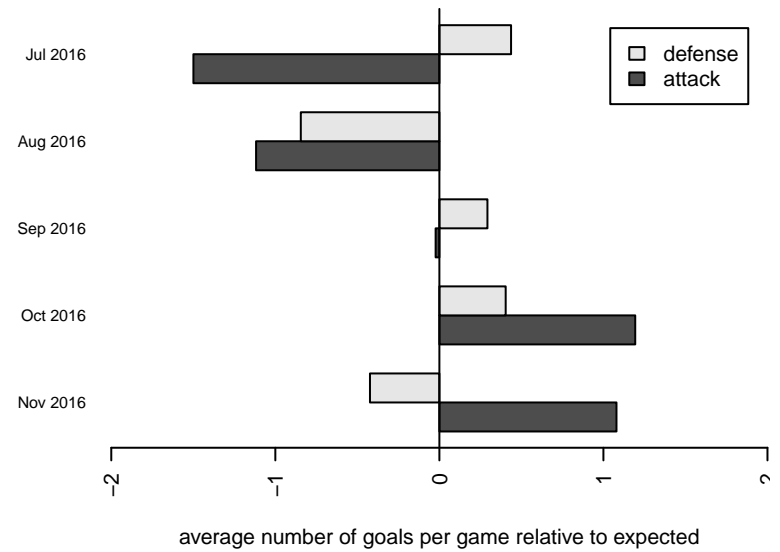

Performance relative to 13 month average